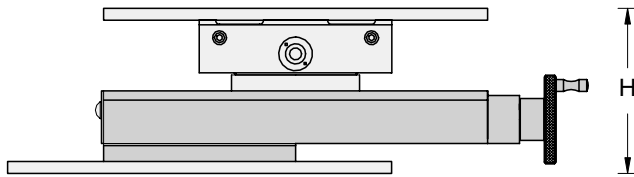

AXY Table Models and Specifications

AXY6012

AXY2506

MODEL NUMBER	TRAVEL	HEIGHT (H)	LOAD	XL MAX	YL MAX
AXY2506W1	2" X 2"	2.40"	25 lbs	13"	13"
AXY2509W1	3" X 3"	2.40"	25 lbs	18"	18"
AXY2512W1	4" X 4"	2.40"	25 lbs	23.38"	23.38"

AXY4006W1	2" X 2"	3.78"	60 lbs	12.53"	12.53"
AXY4009W1	5" X 5"	3.78"	25 lbs	18.53"	18.53"
AXY6009W1	3" X 3"	5.50"	100 lbs	17.03"	17.03"
AXY6012W1	6" X 6"	5.50"	60 lbs	23.03"	23.03"
AXY 6015W1	9" X 9"	5.50"	30 lbs	29.03"	29.03"