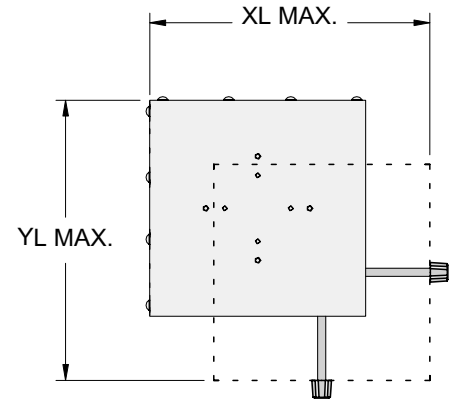

AXY Table Models and Specifications

AXY6012

AXY2506

MODEL NUMBER	TRAVEL	HEIGHT (H)	LOAD	XL MAX	YL MAX
AXY2506W1	2" X 2"	2.40"	25 lbs	13"	13"
AXY2509W1	3" X 3"	2.40"	25 lbs	18"	18"
AXY2512W1	4" X 4"	2.40"	25 lbs	23.38"	23.38"

AXY4006W1	2" X 2"	3.78"	60 lbs	12.53"	12.53"
AXY4009W1	5" X 5"	3.78"	25 lbs	18.53"	18.53"
AXY6009W1	3" X 3"	5.50"	100 lbs	17.03"	17.03"
AXY6012W1	6" X 6"	5.50"	60 lbs	23.03"	23.03"
AXY 6015W1	9" X 9"	5.50"	30 lbs	29.03"	29.03"