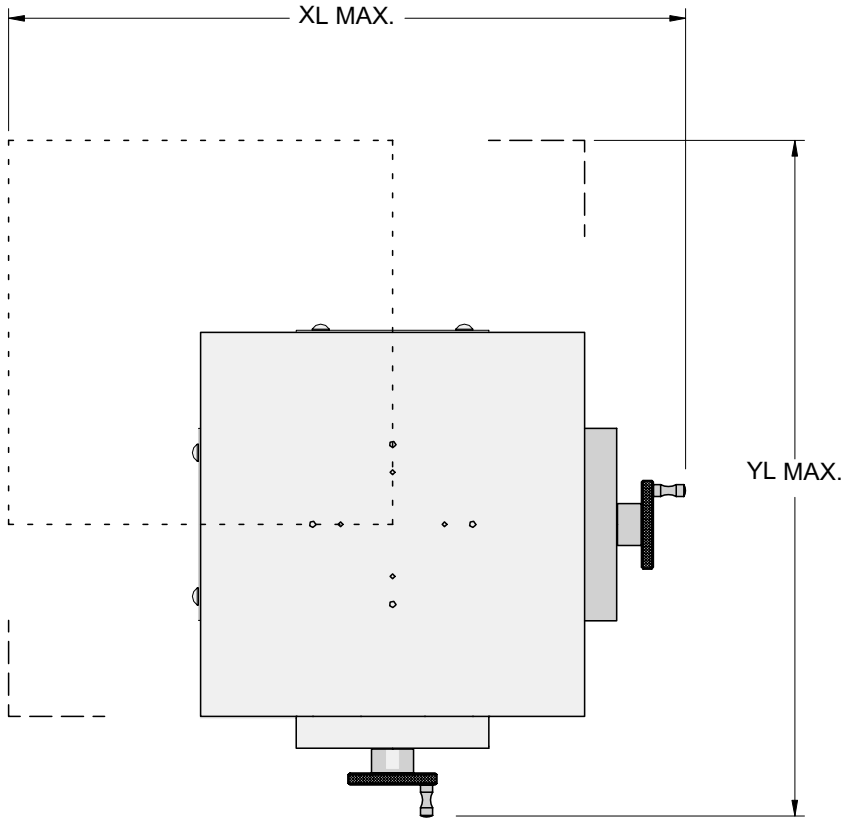

AXY Table Models and Specifications

AXY6012

AXY2506

MODEL NUMBER	TRAVEL	HEIGHT (H)	LOAD	XL MAX	YL MAX
AXY2506W1	2" X 2"	2.40"	25 lbs	13"	13"
AXY2509W1	3" X 3"	2.40"	25 lbs	18"	18"
AXY2512W1	4" X 4"	2.40"	25 lbs	23.38"	23.38"

AXY4006W1	2" X 2"	3.78"	60 lbs	12.53"	12.53"
AXY4009W1	5" X 5"	3.78"	25 lbs	18.53"	18.53"
AXY6009W1	3" X 3"	5.50"	100 lbs	17.03"	17.03"
AXY6012W1	6" X 6"	5.50"	60 lbs	23.03"	23.03"
AXY 6015W1	9" X 9"	5.50"	30 lbs	29.03"	29.03"