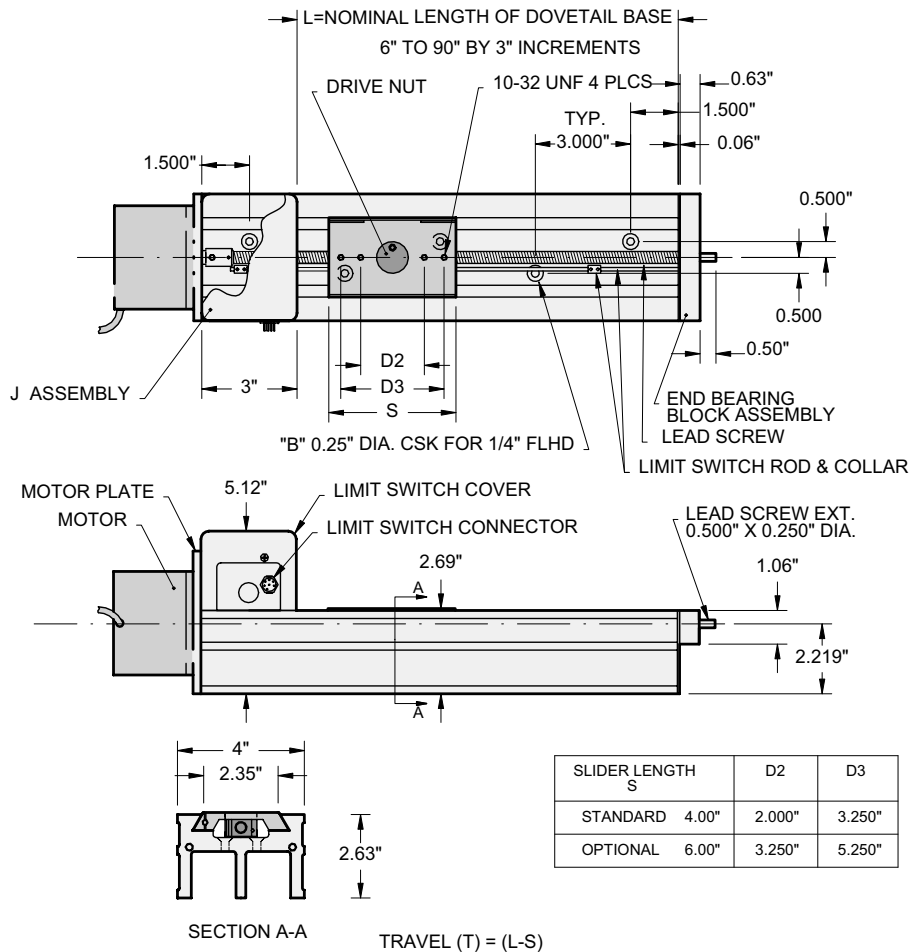

Series MB4000

Series MB4000

Series MA4000

Series MA4000

Series MB4000

MOTOR TYPE	A	C	D	E	F
BODINE TYPE 24A4-D MODEL 0186 - 90	1.81"	7.10"	0.375"	4"	4.5"
PITTMAN GM 9000 SERIES	1.81"	4.71"	0.375"	4"	4.5"
NEMA TYPE 23T2 VEXTA PK266	1.81"	2.51"	0.375"	4"	4.5"
NEMA TYPE 34T1 VEXTA PK296	1.81"	2.98"	0.50" *	4"	4.5"

* (2) 0.25" PLATES

Series MA4000

MOTOR TYPE	A	B	C	D	E	F
BODINE 24A-MODEL 0043	0.94"	0.50"	5.06"	0.375"	4"	2.5"
PITTMAN GM9000 SERIES	0.94"	/	4.71"	0.375"	4"	2"
NEMA TYPE 23T2 VEXTA PK266	0.69"	0.50"	2.51"	0.375"	4"	2.25"
NEMA TYPE 34T1 VEXTA PK296	1.44"	1.0"	2.98"	0.50" *	4"	3.5"

* (2) 0.25" PLATES

Other motor options are available – see page 3.6