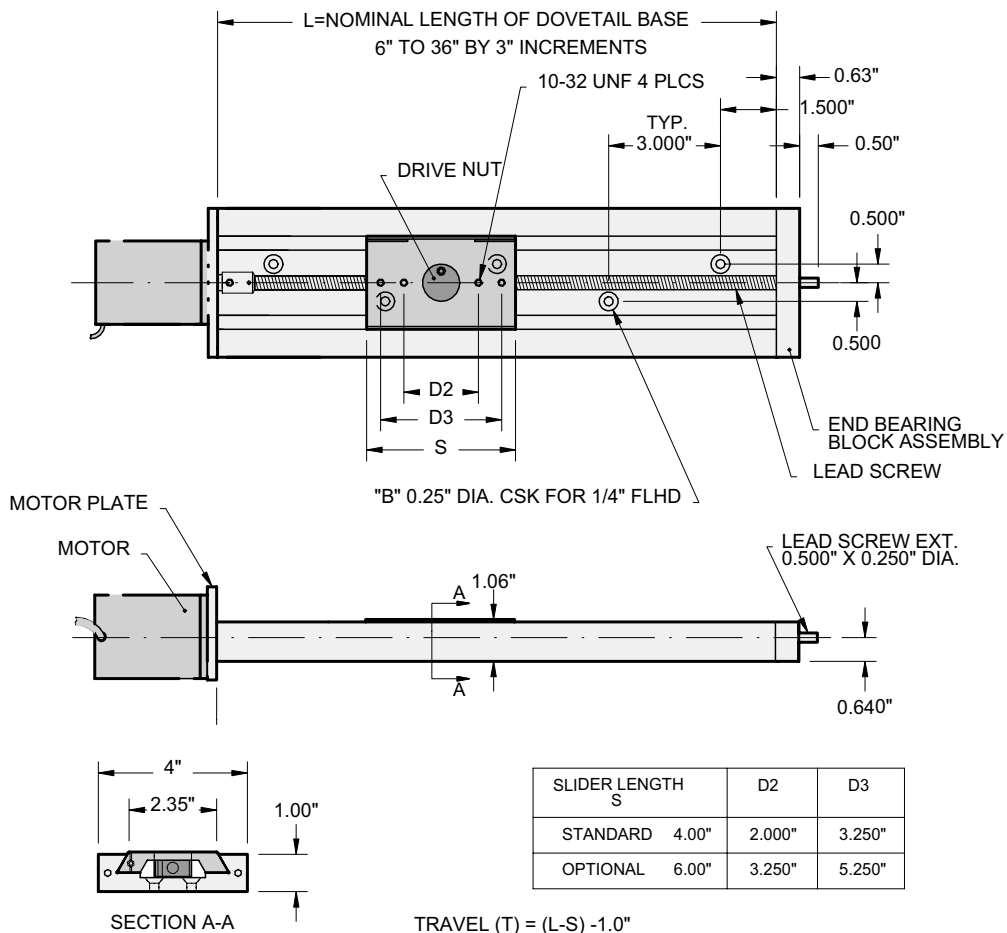

Series MB4000

Series MB4000

Series MA4000

Series MA4000

Series MB4000

MOTOR TYPE	A	C	D	E	F
BODINE TYPE 24A4-D MODEL 0186 - 90	1.81"	7.10"	0.375"	4"	4.5"
PITTMAN GM 9000 SERIES	1.81"	4.71"	0.375"	4"	4.5"
NEMA TYPE 23T2 VEXTA PK266	1.81"	2.51"	0.375"	4"	4.5"
NEMA TYPE 34T1 VEXTA PK296	1.81"	2.98"	0.50" *	4"	4.5"

* (2) 0.25" PLATES

Series MA4000

MOTOR TYPE	A	B	C	D	E	F
BODINE 24A-MODEL 0043	0.94"	0.50"	5.06"	0.375"	4"	2.5"
PITTMAN GM9000 SERIES	0.94"	/	4.71"	0.375"	4"	2"
NEMA TYPE 23T2 VEXTA PK266	0.69"	0.50"	2.51"	0.375"	4"	2.25"
NEMA TYPE 34T1 VEXTA PK296	1.44"	1.0"	2.98"	0.50" *	4"	3.5"

* (2) 0.25" PLATES

Other motor options are available – see page 3.6