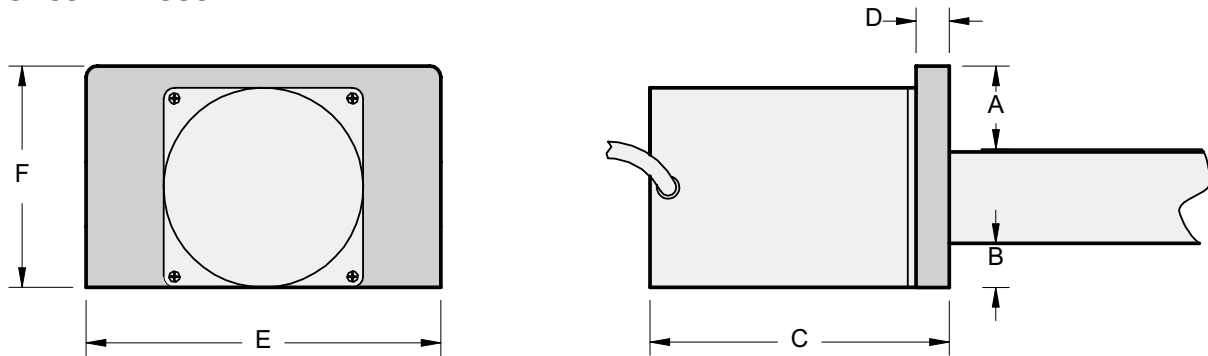

Series MB4000

Series MB4000

Series MA4000

Series MA4000

Series MB4000

MOTOR TYPE	A	C	D	E	F
BODINE TYPE 24A4-D MODEL 0186 - 90	1.81"	7.10"	0.375"	4"	4.5"
PITTMAN GM 9000 SERIES	1.81"	4.71"	0.375"	4"	4.5"
NEMA TYPE 23T2 VEXTA PK266	1.81"	2.51"	0.375"	4"	4.5"
NEMA TYPE 34T1 VEXTA PK296	1.81"	2.98"	0.50" *	4"	4.5"

* (2) 0.25" PLATES

Series MA4000

MOTOR TYPE	A	B	C	D	E	F
BODINE 24A-MODEL 0043	0.94"	0.50"	5.06"	0.375"	4"	2.5"
PITTMAN GM9000 SERIES	0.94"	/	4.71"	0.375"	4"	2"
NEMA TYPE 23T2 VEXTA PK266	0.69"	0.50"	2.51"	0.375"	4"	2.25"
NEMA TYPE 34T1 VEXTA PK296	1.44"	1.0"	2.98"	0.50" *	4"	3.5"

* (2) 0.25" PLATES

Other motor options are available – see page 3.6