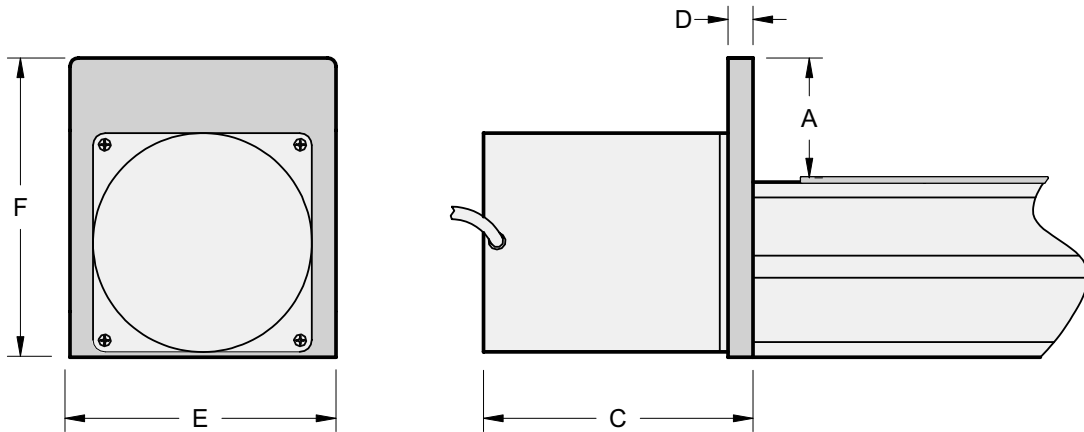

Series MB4000

Series MB4000

Series MA4000

Series MA4000

Series MB4000

MOTOR TYPE	A	C	D	E	F
BODINE TYPE 24A4-D MODEL 0186 - 90	1.81"	7.10"	0.375"	4"	4.5"
PITTMAN GM 9000 SERIES	1.81"	4.71"	0.375"	4"	4.5"
NEMA TYPE 23T2 VEXTA PK266	1.81"	2.51"	0.375"	4"	4.5"
NEMA TYPE 34T1 VEXTA PK296	1.81"	2.98"	0.50" *	4"	4.5"

* (2) 0.25" PLATES

Series MA4000

MOTOR TYPE	A	B	C	D	E	F
BODINE 24A-MODEL 0043	0.94"	0.50"	5.06"	0.375"	4"	2.5"
PITTMAN GM9000 SERIES	0.94"	/	4.71"	0.375"	4"	2"
NEMA TYPE 23T2 VEXTA PK266	0.69"	0.50"	2.51"	0.375"	4"	2.25"
NEMA TYPE 34T1 VEXTA PK296	1.44"	1.0"	2.98"	0.50" *	4"	3.5"

* (2) 0.25" PLATES

Other motor options are available – see page 3.6