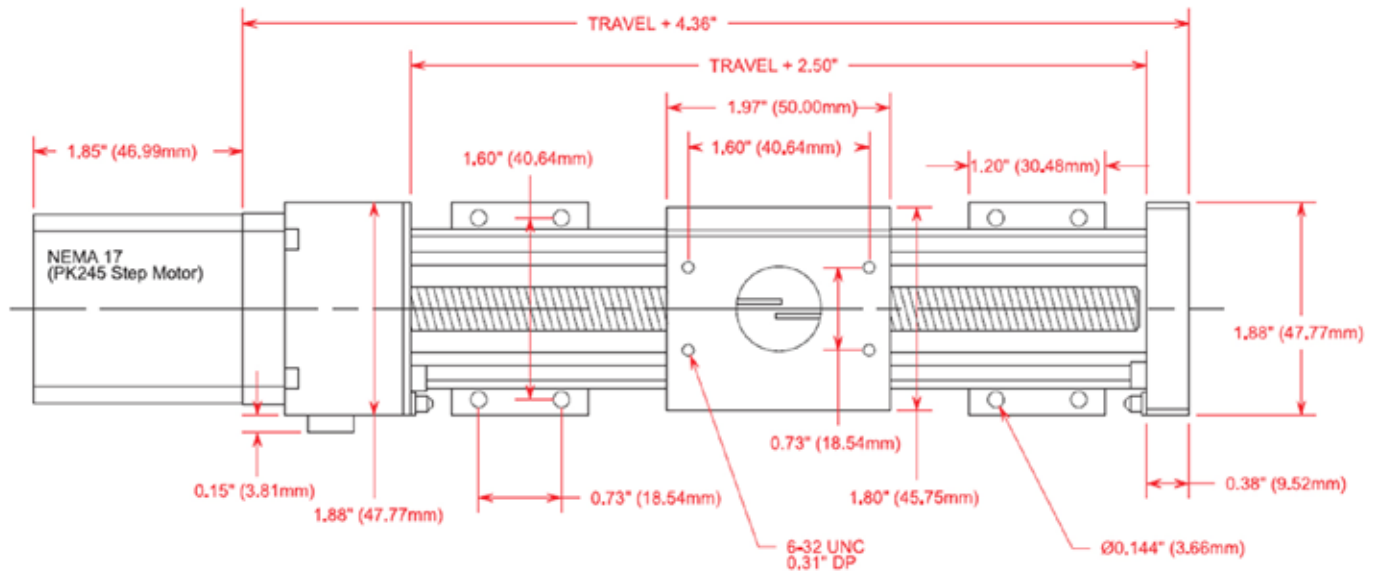

# XSlide™ Linear Assembly Dimensional Drawings

XSlide Assembly (Top down view)

XSlide Assembly (Side view)

XSlide Assembly (End View)

XSlide Carriage (End View)

Positioning Systems for Science and Industry

## XSlide Assembly - Free Slide Model

Positioning Systems for Science and Industry

**Velmex, Inc.**  
7550 State Routes 5 & 20  
Bloomfield, NY 14469-9389

TF: 1.800.642.6446  
P: +1.585.657.6151  
F: +1.585.657.6153